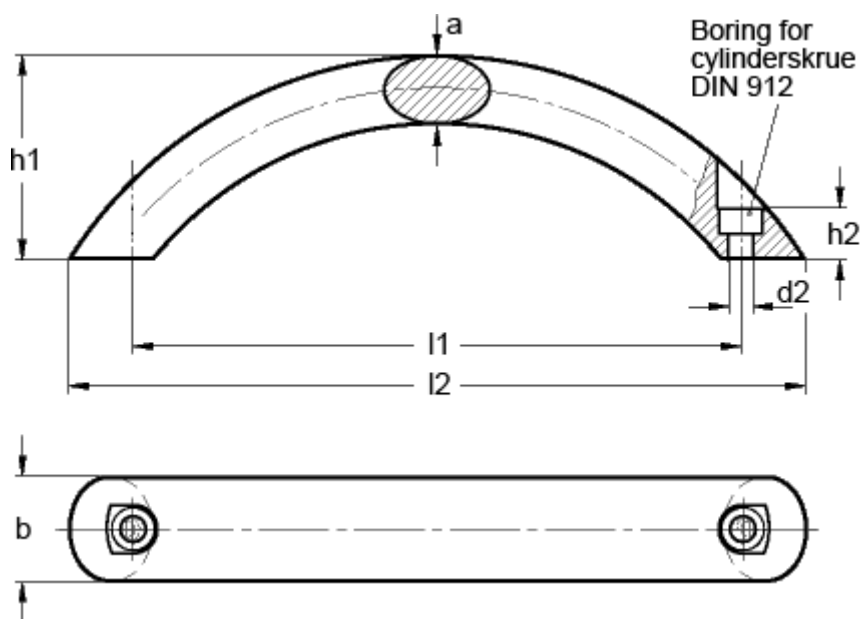

Article number: 20087167

Description: E+G Arch handle GN 565.4-26-192-B-RS

## Measures

a	= 17
b	= 26
d2	= 6.4
h1	= 57
h2	= 12
l1	= 192
l2 approx.	= 227
t min	= 12.0